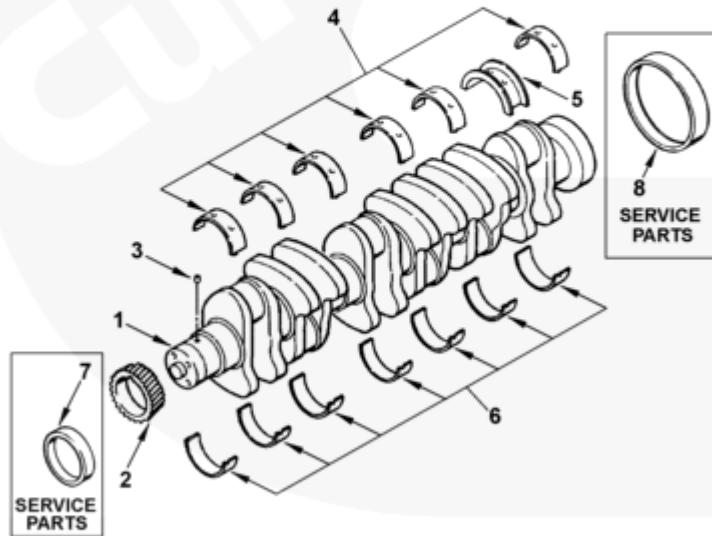

ks900gb

SMALL | MEDIUM | LARGE

Cart	Ref No	Part Number	Part Description	Required	Remarks
View My Cart					
		<a href="#">BP9786</a>	Crankshaft And Bearings		Crankshaft and Bearings
<input type="checkbox"/>		<a href="#">3908032</a>	Assembly Crankshaft	1	6B, 6BT, 6BTA 5.9
	1	<a href="#">3929037</a>	Engine Crankshaft	1	
<input type="checkbox"/>	2	<a href="#">3929027</a>	Crankshaft Gear	1	
<input type="checkbox"/>	3	<a href="#">3904483</a>	Pin Dowel	1	
<input type="checkbox"/>	4	<a href="#">3929016</a>	Main Bearing	6	Upper.
<input type="checkbox"/>	5	<a href="#">3927772</a>	Crankshaft Thrust Bearing	1	
	6	<a href="#">3929021</a>	Main Bearing	7	Lower.